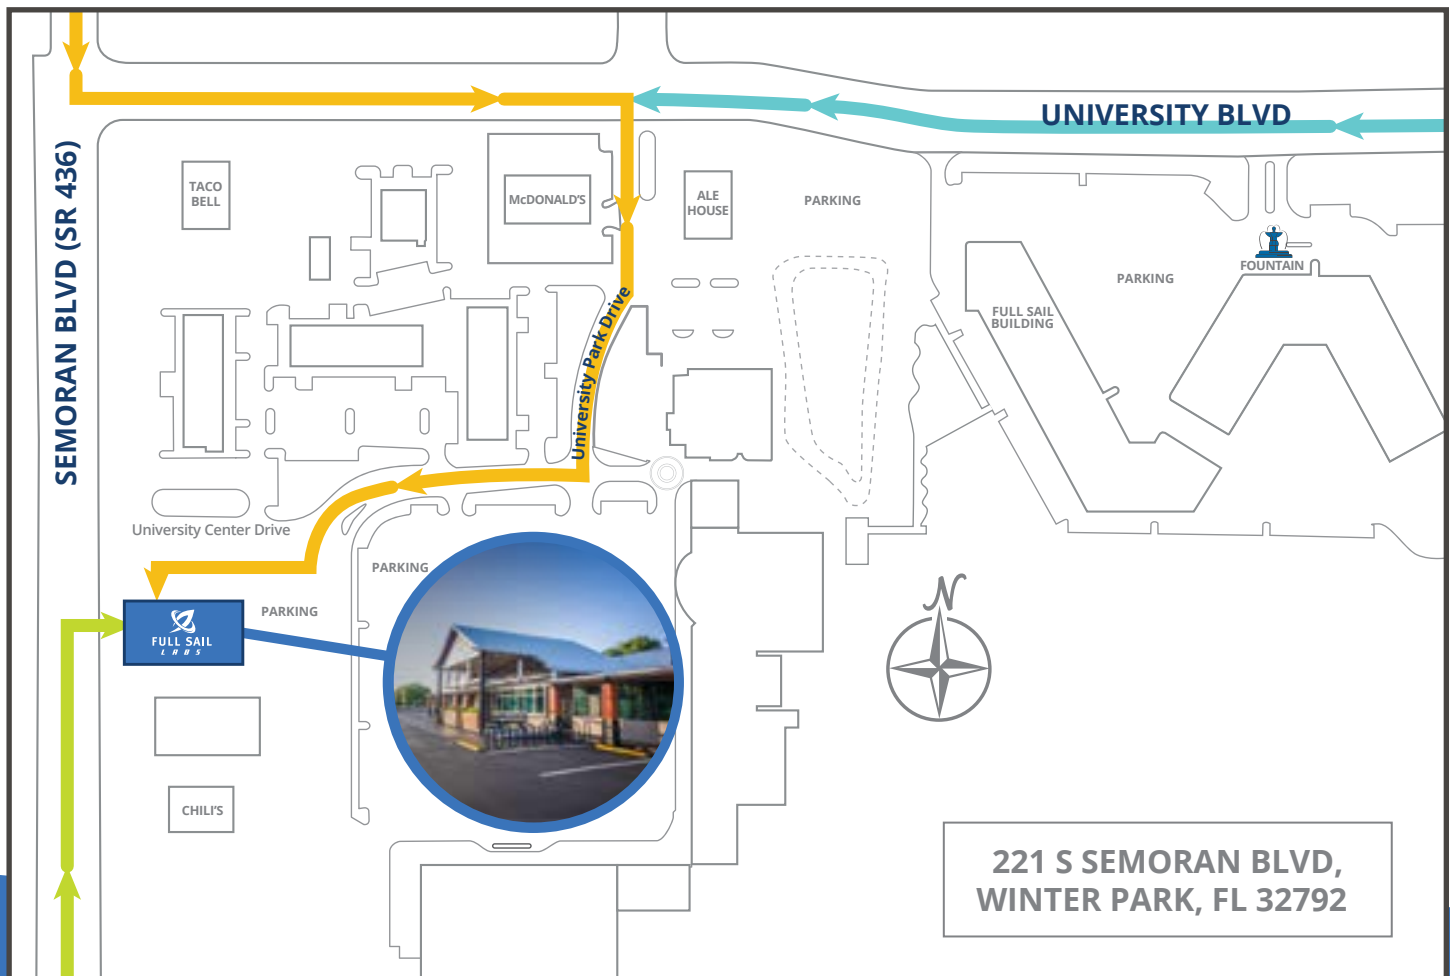

WINTER PARK LOCATION

FULL SAIL LABS

DIRECTIONS

- Coming from the North on Semoran Blvd (SR 436), turn left on University Blvd. At the first traffic light turn right onto Driggs Dr. which merges with University Park Dr. Make a right at the stop sign. The destination will be on the left.
- If you're coming from the South on Semoran Blvd (SR 436), turn right onto University Center Dr. Full Sail Labs building is on the right.
- Coming from the East on University Blvd, make a left on Driggs Dr. which merges with University Park Dr. Make a right at the stop sign. The destination will be on the left.