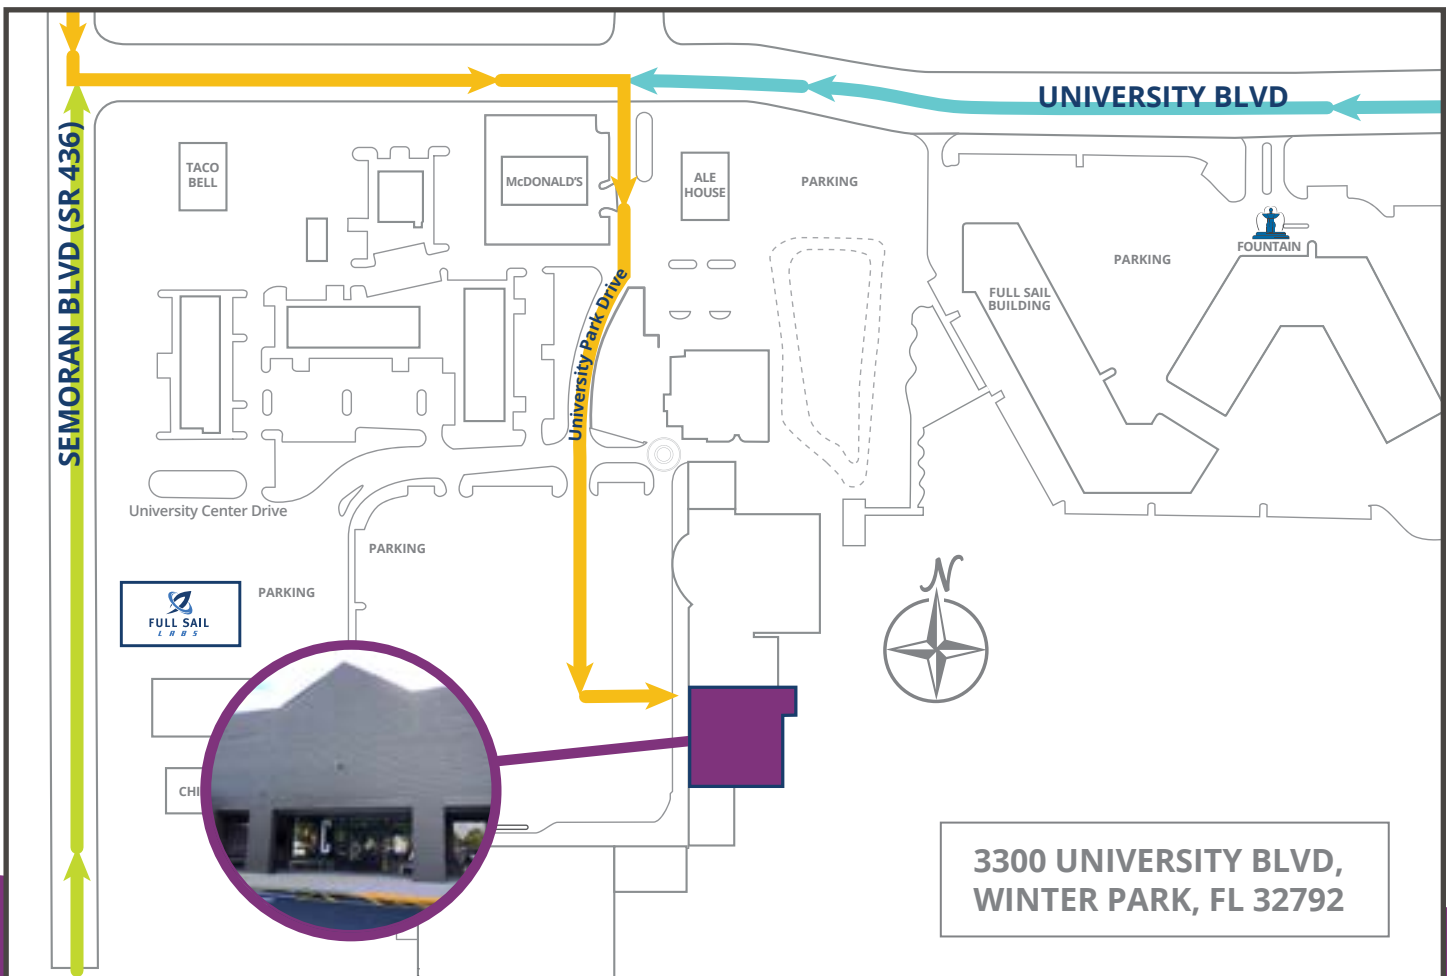

# WINTER PARK LOCATION

## FULL SAIL UNIVERSITY CAMPUS

### DIRECTIONS

- Coming from the North on Semoran Blvd (SR 436), turn left on University Blvd. At the first traffic light turn right on Driggs Dr. which merges with University Park Dr. Keep going straight after the Stop sign. The destination will be on the left.
- If you're coming from the South on Semoran Blvd (SR 436), turn right onto University Blvd. At the first traffic light turn right on Driggs Dr. which merges with University Park Dr. Keep going straight after the Stop sign. The destination will be on the left.
- Coming from the East on University Blvd, make a left on Driggs Dr. which merges with University Park Dr. Keep going straight after the Stop sign. The destination will be on the left.