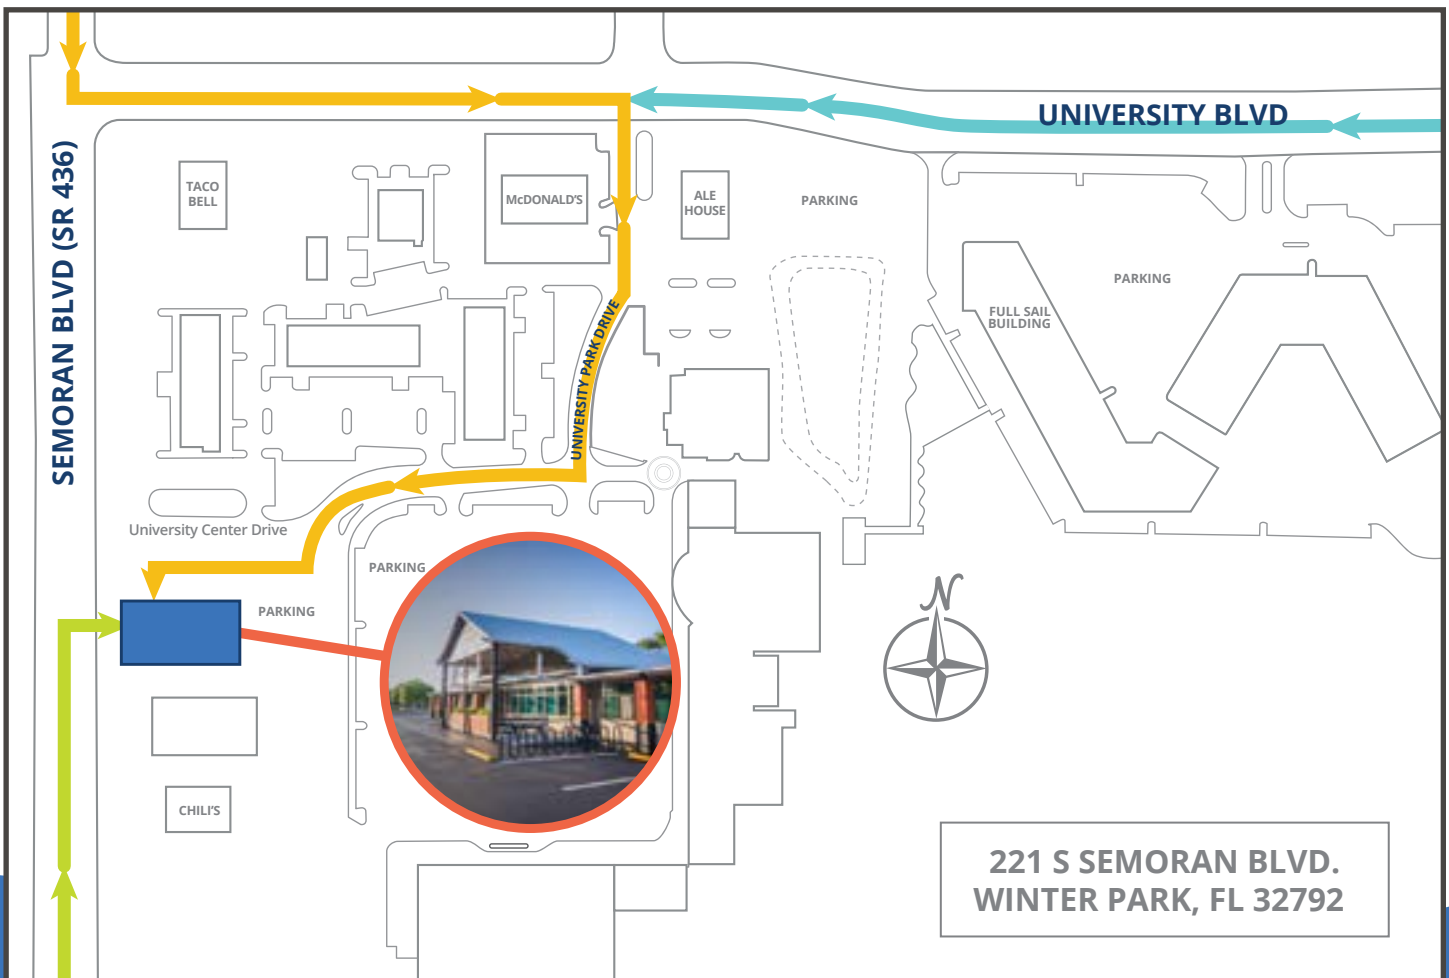

# WINTER PARK LOCATION

## FULL SAIL UNIVERSITY CAMPUS

### DIRECTIONS

- **Coming from the North on Semoran Blvd. (SR 436).** Turn left on University Blvd. At the first traffic light turn right onto University Park Dr. Make a right at the stop sign. The destination will be on the left.
- **Coming from the South on Semoran Blvd. (SR 436).** Turn right onto University Center Dr. Full Sail Labs building is on the right
- **Coming from the East on University Blvd.:** Make a left on University Park Dr. Make a right at the stop sign. The destination will be on the left.